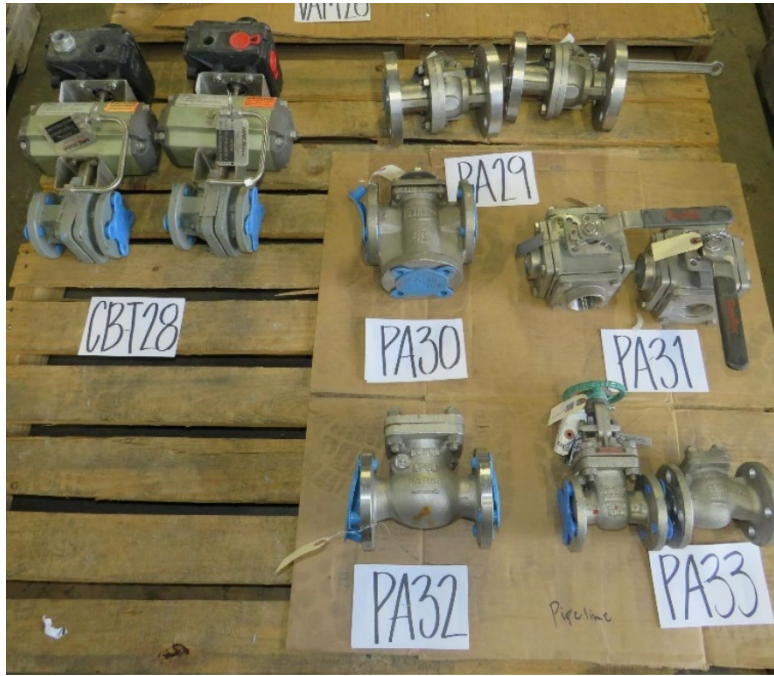

SLE 24-008 Valve Sale